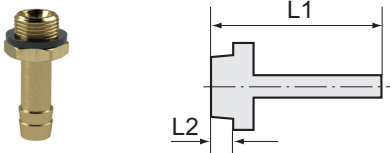

Screw-in hose connector

Art. No. 205998

Type No. MS2391409.MD

Exemplary illustration

Technical data

Working pressure	max. 25 bar
Max. operating temperature	150 °C
Material	Brass
Thread	G 1/4
For hose	I.D. 9 mm
L1	34.5 mm
L2	8.0 mm
a/f	17 mm