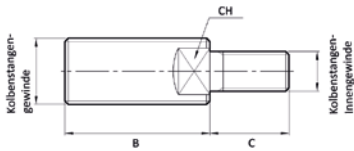

Threaded nipple

Ø 12 to 80

Art. No. 145362

Type No. 219003200

Exemplary illustration

Technical data

For cylinders	Short-stroke cylinders
Suitable for piston Ø	32 mm
Piston rod thread	M10x1.25
Piston rod IT	M6

Commercial data

Customs tariff number	84123100
Country of origin	IT
eCl@ss 5.1.4	27299290
eCl@ss 9.0	27299290
UNSPSC_Code_v190501	40141616
UNSPSC_CodeDesc_v190501	Valve parts or accessories

Dimensions

For cylinders	Suitable for piston Ø mm	Piston rod thread	Piston rod IT	B mm	C mm	CH mm
Short-stroke cylinders	32	M10x1.25	M6	22.0	12.0	7