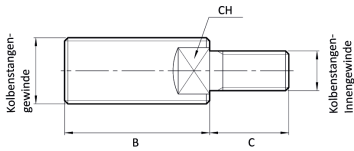

Threaded nipple

Ø 12 to 80

Art. No. 145361

Type No. 219002500

Exemplary illustration

Technical data

For cylinders	Short-stroke cylinders
Suitable for piston Ø	25 mm
Piston rod thread	M10x1.25
Piston rod IT	M5

Commercial data

Customs tariff number	84123100
Country of origin	IT
eCl@ss 5.1.4	27299290
eCl@ss 9.0	27299290
UNSPSC_Code_v190501	40141616
UNSPSC_CodeDesc_v190501	Valve parts or accessories

Dimensions

For cylinders	Suitable for piston Ø mm	Piston rod thread	Piston rod IT	B mm	C mm	CH mm
Short-stroke cylinders	25	M10x1.25	M5	22.0	9.0	7