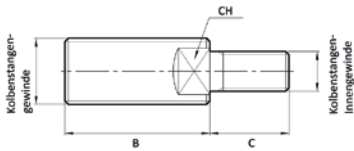

Threaded nipple

Ø 12 to 80

Art. No. 145359

Type No. 219001200

Exemplary illustration

Technical data

For cylinders	Short-stroke cylinders
Suitable for piston Ø	12 mm
Piston rod thread	M6
Piston rod IT	M3

Commercial data

Customs tariff number	84123100
Country of origin	IT
eCl@ss 5.1.4	27299290
eCl@ss 9.0	27299290
UNSPSC_Code_v190501	40141616
UNSPSC_CodeDesc_v190501	Valve parts or accessories

Dimensions

For cylinders	Suitable for piston Ø mm	Piston rod thread	Piston rod IT	B mm	C mm	CH mm
Short-stroke cylinders	12	M6	M3	16.0	6.0	4