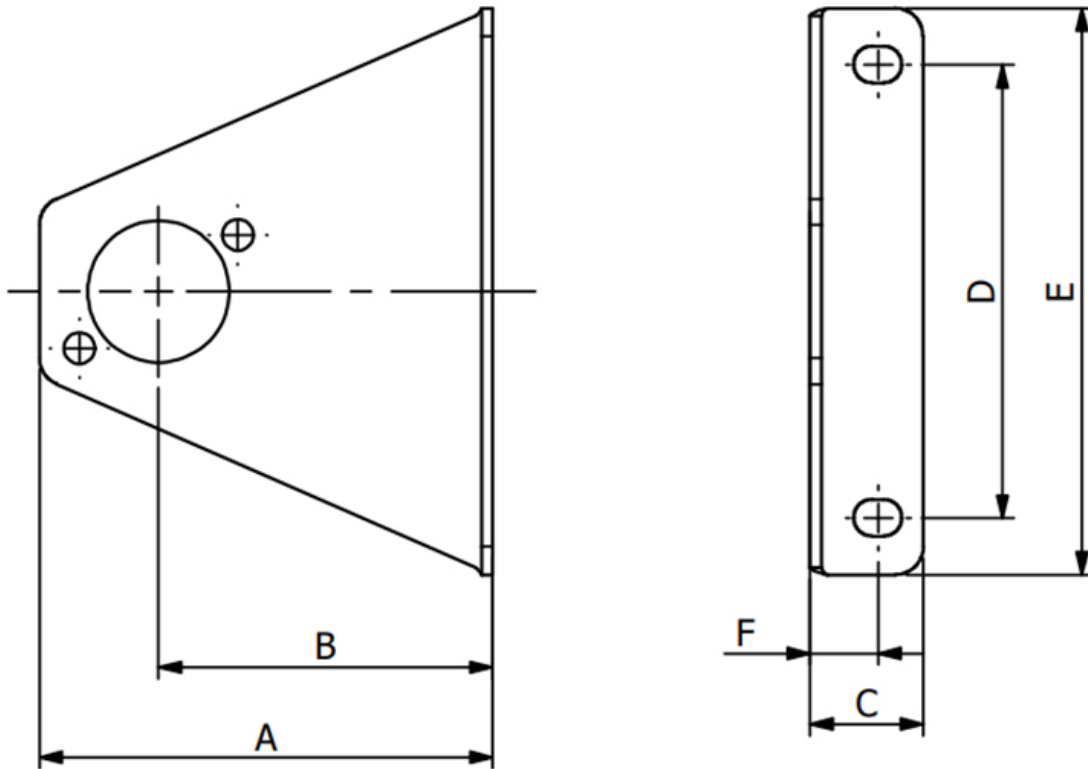

## Technical data

Description	Mounting bracket, for pressure, filter regulator and filter, G 1/2 and G 3/4
-------------	------------------------------------------------------------------------------

## Dimensions

A	B	C	D	E	F
mm	mm	mm		mm	mm
80.0	59.0	20.0	80	100.0	12