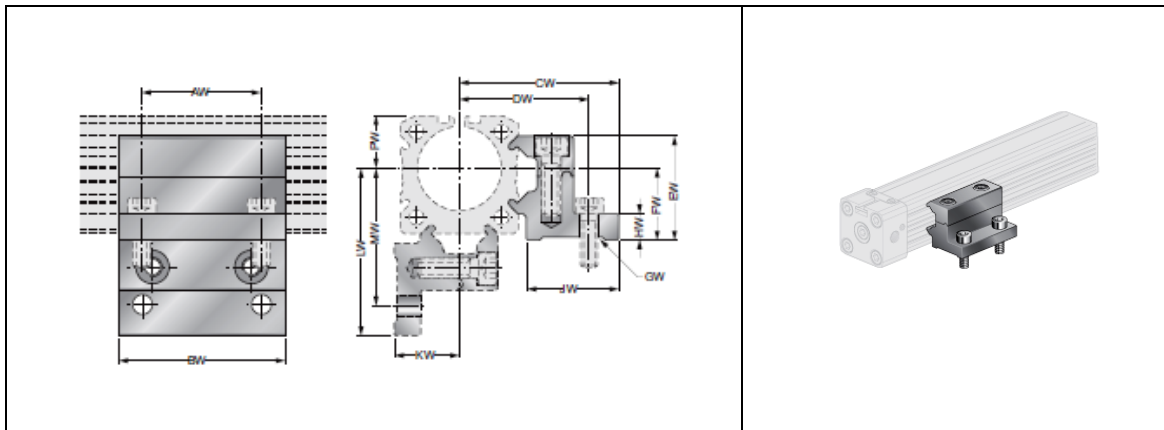

# Mobile mid section mounting

ZRL1 series

Art. No. 129656

Type No. MMBW.ZRL1.25

Exemplary illustration

## Technical data

For cylinders	ZRL1C, ZRL1F, ZRL1S
Suitable for piston Ø	25 mm
Version	1 piece with 2 screws
Material	Aluminium

**Mobile mid section mounting version W for ZRL1C, ZRL1F - 1 piece with 2 screws**

Art. No.	Type No.	Ø	AW	BW	CW	DW	EW	FW	GW	HW	JW	KW	LW	MW	PW
129655	MMBW.ZRL1.16	16	18	30	37.0	32.5	21.0	15	4.5	6	22.4	13.9	38.0	32.9	10.8
129656	MMBW.ZRL1.25	25	36	50	47.5	40.0	31.3	22	5.5	10	26.0	20.0	49.5	42.0	16.0