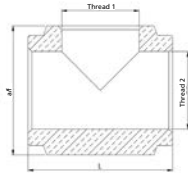

T-distributor

made of brass

PLUS ||

Art. No. 112588

Type No. 16.0962

Exemplary illustration

Technical data

Thread 1	G 1/4 IT
Thread 2	G 1/4 IT
L	30.0 mm
a/f	22 mm

Commercial data

Customs tariff number	74122000
Country of origin	CN
eCl@ss 5.1.4	27294206
eCl@ss 9.0	27294206
UNSPSC_Code_v190501	27131601
UNSPSC_CodeDesc_v190501	Air manifolds

Material informations

REACH SVHC1 substance name	lead
CAS no. SVHC 1	7439-92-1
RoHS materials notice	RoHS compliant
REACH Info	contains SVHC substance